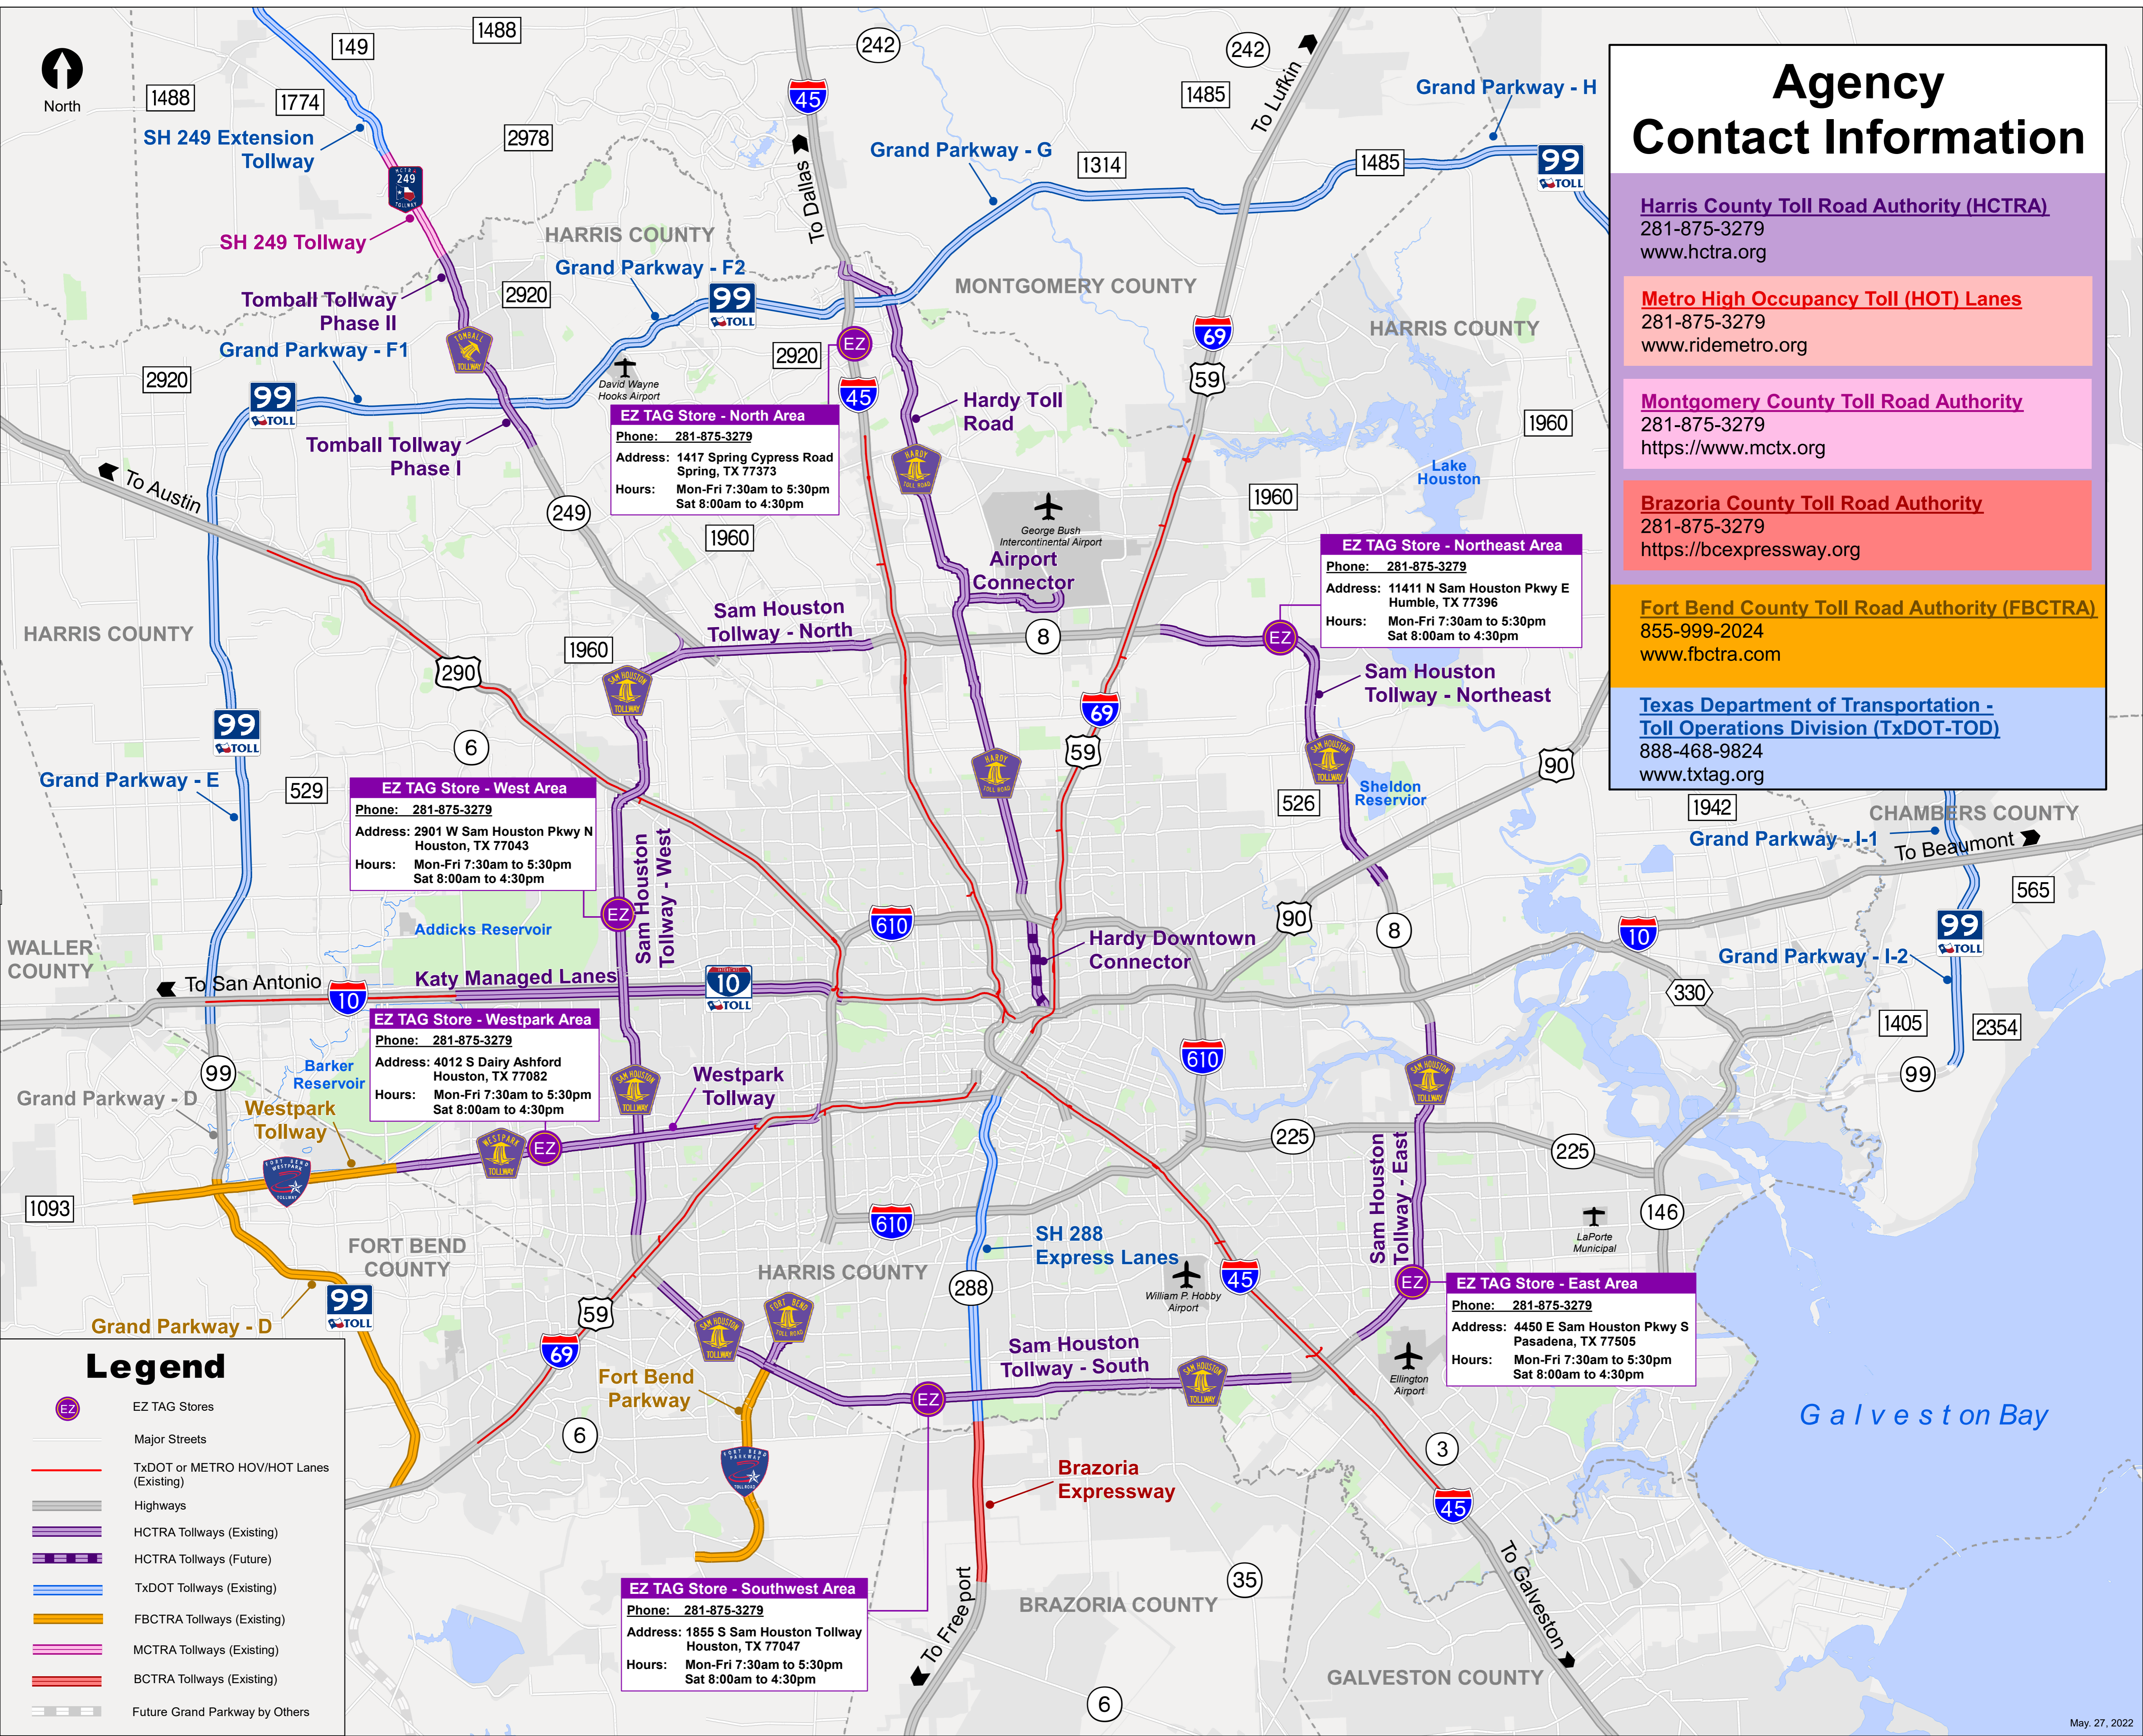

Toll Road Operators in the Houston Area

Agency Contact Information

Harris County Toll Road Authority (HCTRA) 281-875-3279 www.hctra.org
Metro High Occupancy Toll (HOT) Lanes 281-875-3279 www.ridemetro.org
Montgomery County Toll Road Authority 281-875-3279 https://www.mctx.org
Brazoria County Toll Road Authority 281-875-3279 https://bcexpressway.org
Fort Bend County Toll Road Authority (FBCTRA) 855-999-2024 www.fbctra.com
Texas Department of Transportation - Toll Operations Division (TxDOT-TOD) 888-468-9824 www.txtag.org

EZ TAG Store - North Area
Phone: 281-875-3279
Address: 1417 Spring Cypress Road
Spring, TX 77373
Hours: Mon-Fri 7:30am to 5:30pm
Sat 8:00am to 4:30pm

EZ TAG Store - Northeast Area
Phone: 281-875-3279
Address: 11411 N Sam Houston Pkwy E
Humble, TX 77396
Hours: Mon-Fri 7:30am to 5:30pm
Sat 8:00am to 4:30pm

EZ TAG Store - West Area
Phone: 281-875-3279
Address: 2901 W Sam Houston Pkwy N
Houston, TX 77043
Hours: Mon-Fri 7:30am to 5:30pm
Sat 8:00am to 4:30pm

EZ TAG Store - Westpark Area
Phone: 281-875-3279
Address: 4012 S Dairy Ashford
Houston, TX 77082
Hours: Mon-Fri 7:30am to 5:30pm
Sat 8:00am to 4:30pm

EZ TAG Store - East Area
Phone: 281-875-3279
Address: 4450 E Sam Houston Pkwy S
Pasadena, TX 77505
Hours: Mon-Fri 7:30am to 5:30pm
Sat 8:00am to 4:30pm

EZ TAG Store - Southwest Area
Phone: 281-875-3279
Address: 1855 S Sam Houston Tollway
Houston, TX 77047
Hours: Mon-Fri 7:30am to 5:30pm
Sat 8:00am to 4:30pm

Legend

- EZ TAG Stores
- Major Streets
- TxDOT or METRO HOV/HOT Lanes (Existing)
- Highways
- HCTRA Tollways (Existing)
- HCTRA Tollways (Future)
- TxDOT Tollways (Existing)
- FBCTRA Tollways (Existing)
- MCTRA Tollways (Existing)
- BCTRA Tollways (Existing)
- Future Grand Parkway by Others